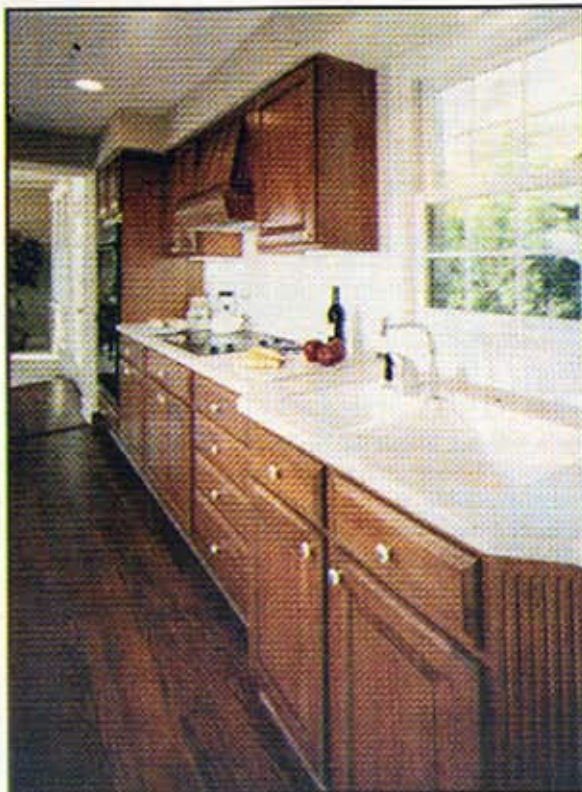

May 20, 1998

FEATURED HOME

This approximately 70 year-old English Tudor-style home in Upper Arlington was remodeled by R.J. Landis Design & Construction, Inc. to add a family room and a newly re-designed adjoining kitchen.

The new family room features many amenities such as large windows, a fireplace, entertainment center, nine-foot ceilings and crown molding. The exterior of the family room addition is expertly designed with stone and stucco to match the home's existing structure.

The kitchen, which contains many modern materials and conveniences, is stunning as well as functional. Cherry cabinets, hardwood floors, solid surface countertops and built-in appliances are some of the many features. A custom cherry hutch in the kitchen nicely completes this remodel.